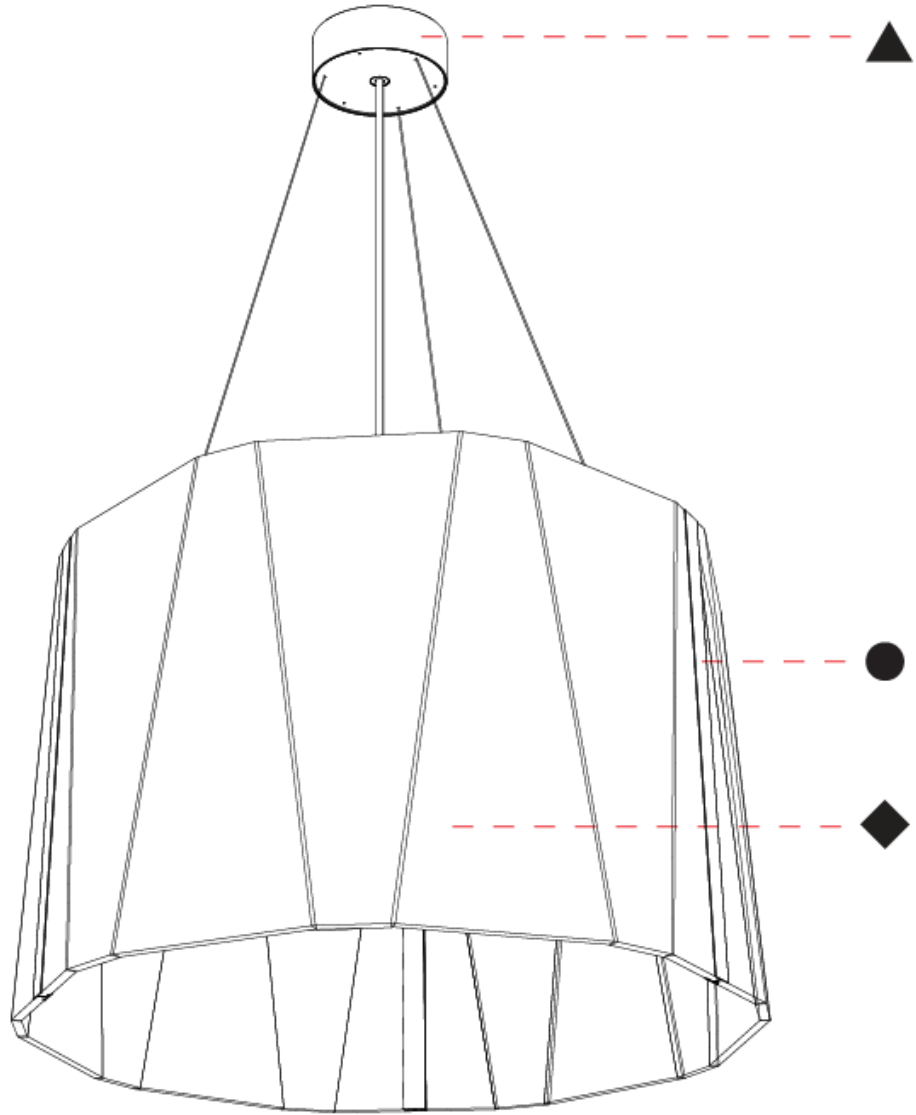

A3001062-

PROJECT	_____
TYPE	_____
SPECIFIER	_____
QUANTITY	_____
DATE	_____

A