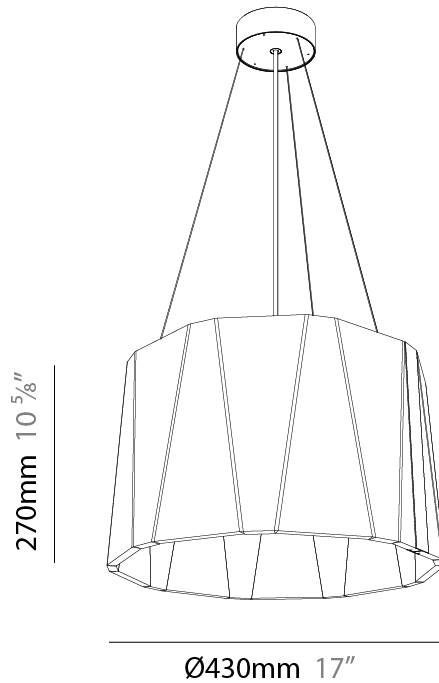

PHYSICAL

Shape: Drum
Diameter (mm): 430
Diameter (in): 16 ¹⁵/₁₆
Height (mm): 270
Height (in): 10 ⁵/₈
Weight (kg): 4.0
Diffuser: [Clear / Microprism / Clear Microprism](#)
Fixture Finish: [SSR / BKV / CWI / CRY / HAB / UFT / ITA / RUA / FTG / MYG / LOD / PUS / FRO / FUP / KIA / POP / BLS / SPG / MEY / GOH / CHC / COM / ABZ / JAG / OBR / MOS / ROR](#)
Holder Finish: [SSR / BKV / CWI / CRY / HAB / LAG / UFT / ITA / RUA / RUR / MIC / FTG / MYG / TWT / LOD / PUS / FRO / FUP / KIA / POP / BLS / SPG / MEY / GOH / GUM / CHC / COM / ABZ / JAG](#)
Acoustic Finish: [SFW / CYW / SEE / SYN / MTS / PMB / TTN / CYB / STO / DPE / BES / SHB / ARE / ANE / VRD / CRF](#)
Fixture Material: Aluminum
Primary Material: Acoustic
Cable Details: [2000mm/78 3/4" or 6000mm/236 1/4" Cable, - Black, Orange, Red, Transparent and White](#)

ELECTRICAL

Lamp Type: LED
Input Wattage (W): 33.8
Total Output Wattage (W): 30.9
Dimming: Tri-Mode (Non-Dimming and Phase Dimming (120Vac only) and 0-10V Dimming)
Driver Included: Yes
Driver Location: Integrated
Driver Type: Constant Current - Universal
Driver Class: Class 2
Input Voltage (V): 120 - 277
Constant Current (MA): 700mA
Upon Request: [MATTER Dimming / DALI Dimming (Remote)](#)

LED

Color Temperature (°K): [2700 / 3000 / 3500 / 4000](#)
Max. Delivered Lumen (lm): Max 4459
CRI: >90 CRI
Lamp Life (hrs): 50000

OPTICAL

RATINGS AND CERTIFICATIONS
Certified By: Certified for North American Standards
IP rating: IP20