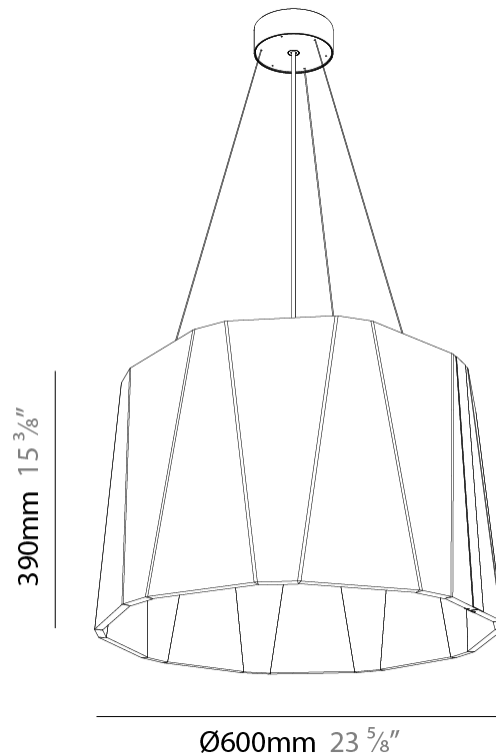

PHYSICAL

Shape: Drum
Diameter (mm): 600
Diameter (in): 23 ⁵/₈
Height (mm): 580
Height (in): 22 ¹³/₁₆
Weight (kg): 7.0

Diffuser: [Clear / Microprism / Clear Microprism](#)

Fixture Finish: [SSR / BKV / CWI / CRY / HAB / UFT / ITA / RUA / FTG / MYG / LOD / PUS / FRO / FUP / KIA / POP / BLS / SPG / MEY / GOH / CHC / COM / ABZ / JAG / OBR / MOS / ROR](#)

Holder Finish: [SSR / BKV / CWI / CRY / HAB / LAG / UFT / ITA / RUA / RUR / MIC / FTG / MYG / TWT / LOD / PUS / FRO / FUP / KIA / POP / BLS / SPG / MEY / GOH / GUM / CHC / COM / ABZ / JAG](#)

Acoustic Finish: [SFW / CYW / SEE / SYN / MTS / PMB / TTN / CYB / STO / DPE / BES / SHB / ARE / ANE / VRD / CRF](#)

Fixture Material: Aluminum

Primary Material: Acoustic

Cable Details: [2000mm/78 3/4" or 6000mm/236 1/4" Cable, - Black, Orange, Red, Transparent and White](#)

ELECTRICAL

Lamp Type: LED
Input Wattage (W): 72.3
Total Output Wattage (W): 65.4
Dimming: Tri-Mode (Non-Dimming and Phase Dimming (120Vac only) and 0-10V Dimming)
Driver Included: Yes
Driver Location: Integrated
Driver Type: Constant Current - Universal
Driver Class: Class 2
Input Voltage (V): 120
Upon Request: [MATTER Dimming / DALI Dimming (Remote)](#)

LED

Color Temperature (°K): [2700 / 3000 / 3500 / 4000](#)
Max. Delivered Lumen (lm): Max 9899
CRI: >90 CRI
Lamp Life (hrs): 50000

OPTICAL

RATINGS AND CERTIFICATIONS

Certified By: Certified for North American Standards
IP rating: IP20