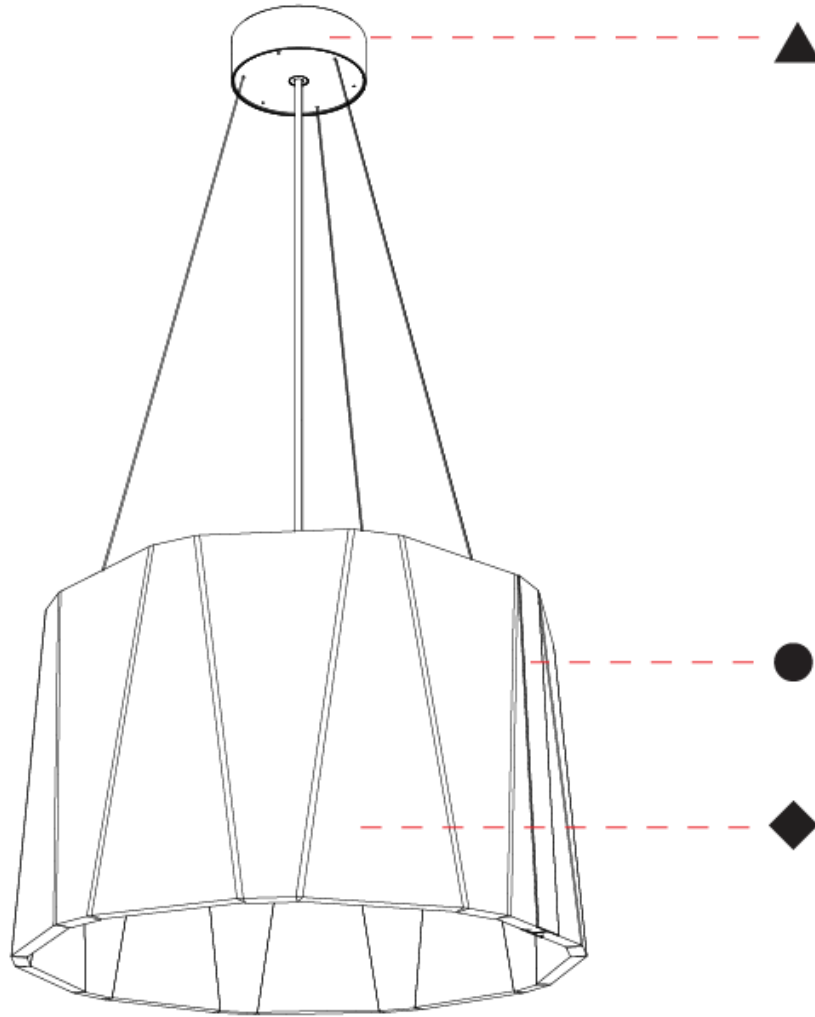

A3001058-

PROJECT
TYPE
SPECIFIER
QUANTITY
DATE

A