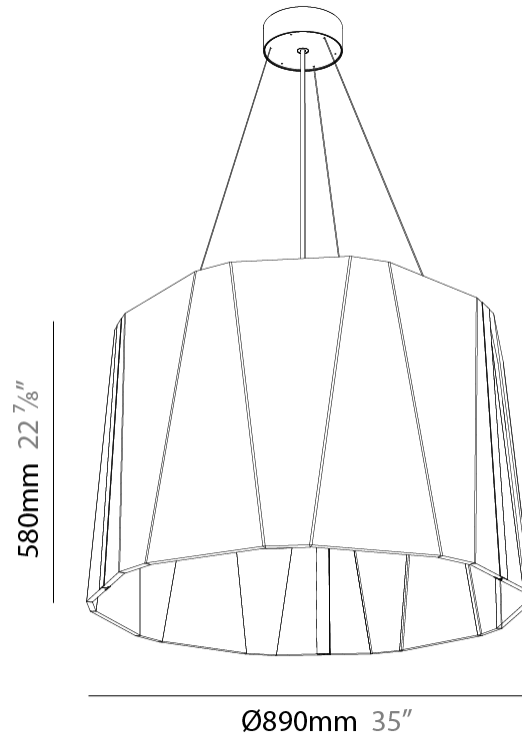

PHYSICAL

Shape: Drum
Diameter (mm): 890
Diameter (in): 35 ¹/₁₆
Height (mm): 580
Height (in): 22 ¹³/₁₆
Weight (kg): 14.5

Diffuser: [Clear / Microprism / Clear Microprism](#)
Fixture Finish: [SSR / BKV / CWI / CRY / HAB / UFT / ITA / RUA / FTG / MYG / LOD / PUS / FRO / FUP / KIA / POP / BLS / SPG / MEY / GOH / CHC / COM / ABZ / JAG / OBR / MOS / ROR](#)
Holder Finish: [SSR / BKV / CWI / CRY / HAB / LAG / UFT / ITA / RUA / RUR / MIC / FTG / MYG / TWT / LOD / PUS / FRO / FUP / KIA / POP / BLS / SPG / MEY / GOH / GUM / CHC / COM / ABZ / JAG](#)
Acoustic Finish: [SFW / CYW / SEE / SYN / MTS / PMB / TTN / CYB / STO / DPE / BES / SHB / ARE / ANE / VRD / CRF](#)
Fixture Material: Aluminum
Primary Material: Acoustic
Cable Details: [2000mm/78 3/4" or 6000mm/236 1/4" Cable, - Black, Orange, Red, Transparent and White](#)

ELECTRICAL

Lamp Type: LED
Input Wattage (W): 125.3
Total Output Wattage (W): 113.6
Dimming: Tri-Mode (Non-Dimming and Phase Dimming (120Vac only) and 0-10V Dimming)
Driver Included: Yes
Driver Location: Integrated
Driver Type: Constant Current - Universal
Driver Class: Class 2
Input Voltage (V): 120
Upon Request: [MATTER Dimming / DALI Dimming (Remote)](#)

LED

Color Temperature (°K): [2700 / 3000 / 3500 / 4000](#)
Max. Delivered Lumen (lm): Max 17297
CRI: >90 CRI
Lamp Life (hrs): 50000

OPTICAL

RATINGS AND CERTIFICATIONS

Certified By: Certified for North American Standards
IP rating: IP20